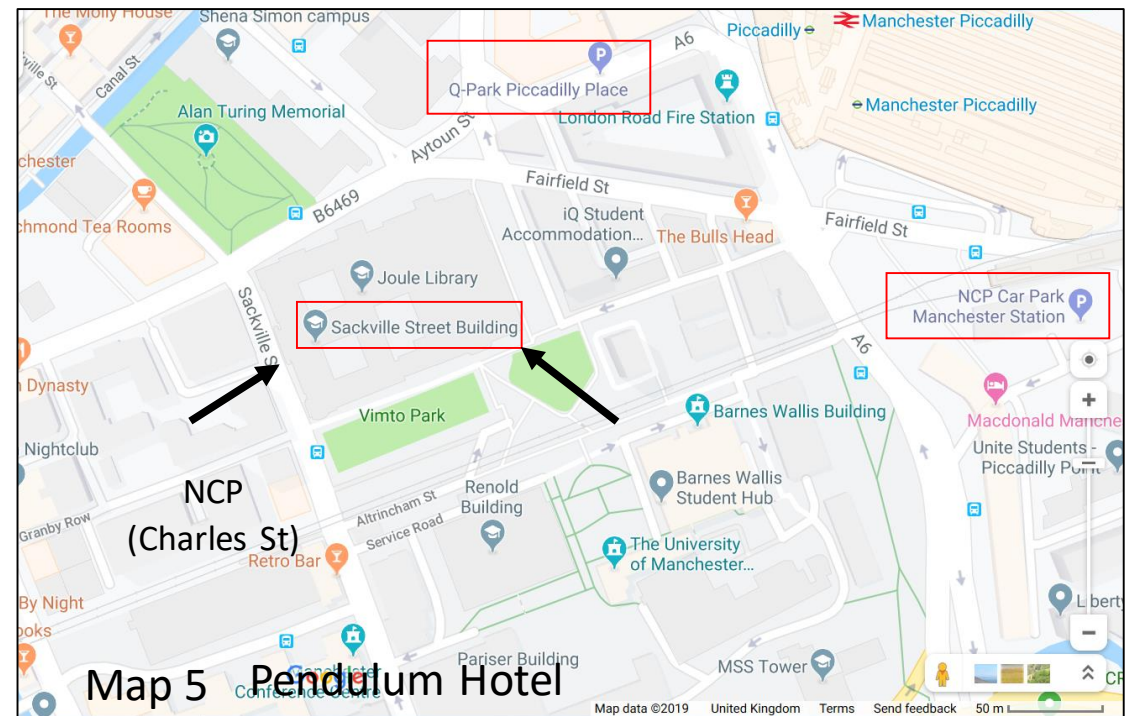

Map 1

Map 3 (to north)

Manchester Piccadilly

Macdonald Manchester

Map 5

Manchester Metropolitan University

Manchester Aquatics Centre

NCP Car Park Manchester Aquatic Centre

The University of Manchester

Map 4

Map 2

Map 3: Abel Heywood pub, Friday evening, approx. 10 – 15 minutes walk from Manchester Piccadilly (Northern Quarter)

Map 4: Manchester Museum, Friday afternoon and Saturday evening conference dinner, approx. 25 mins walk from Manchester Piccadilly or Magic 147 bus

Map 5: Sackville Street Building, conference location (arrows mark entry points), 5 mins walk from Manchester Piccadilly

<https://www.manchester.ac.uk/discover/maps/>