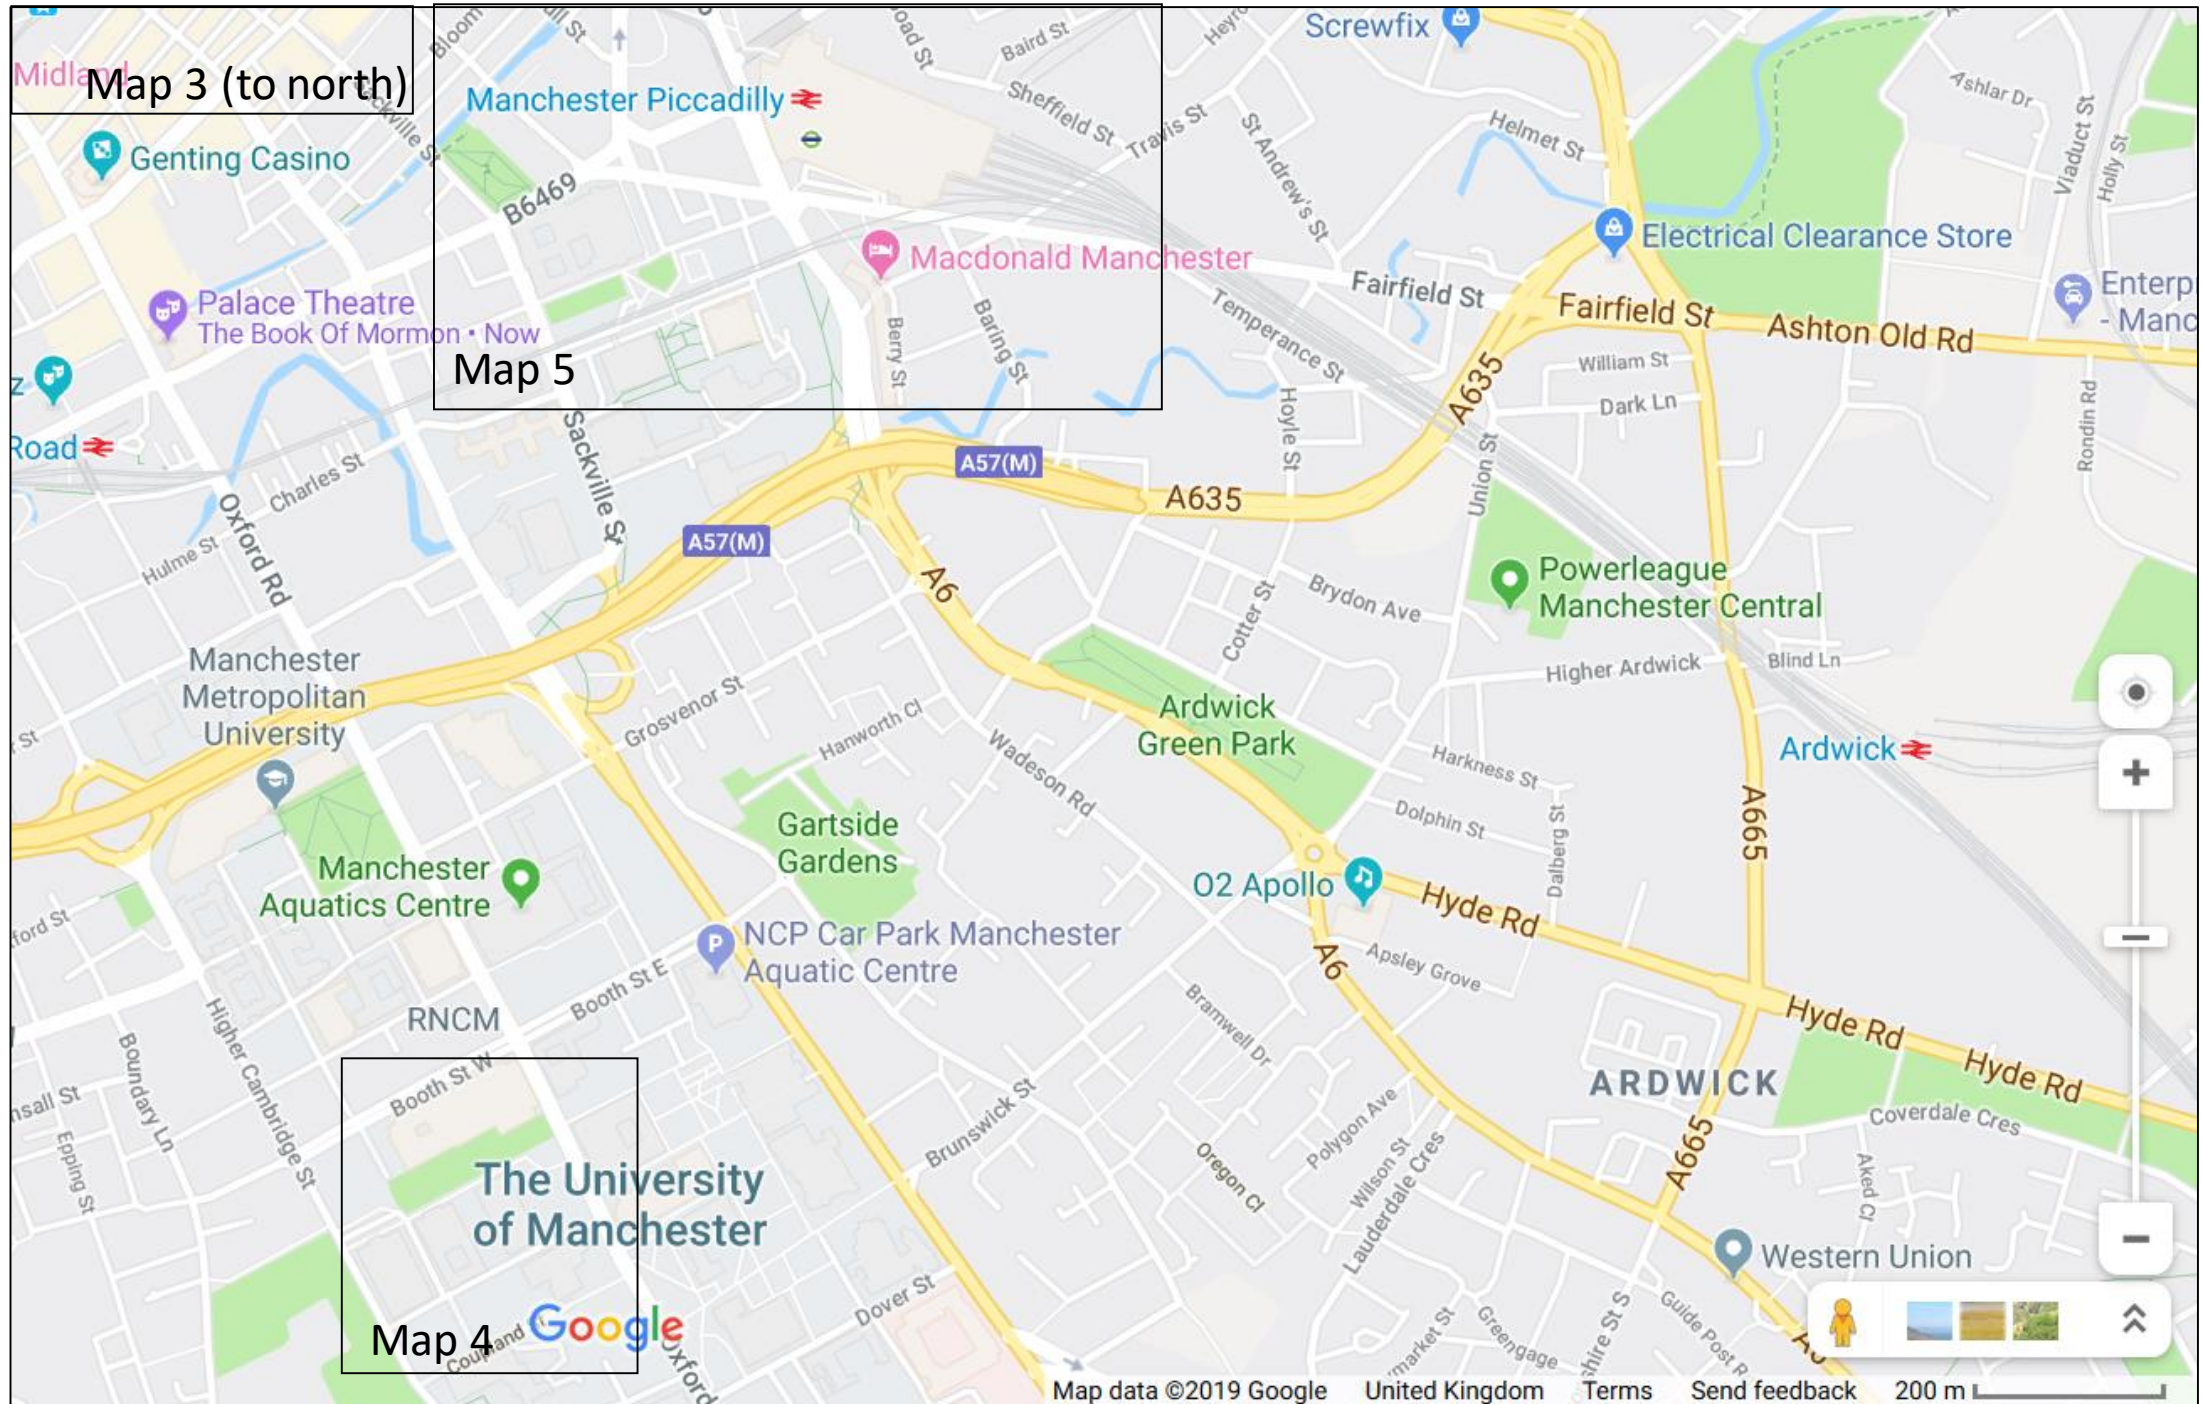

Map 1

Map 3 (to north)

Manchester Piccadilly

Macdonald Manchester

Map 5

Manchester Metropolitan University

Manchester Aquatics Centre

NCP Car Park Manchester Aquatic Centre

The University of Manchester

Map 4

Map 2

Map 3: Abel Heywood pub, Friday evening, approx. 10 – 15 minutes walk from Manchester Piccadilly (Northern Quarter)

Map 4: Manchester Museum, Friday afternoon and Saturday evening conference dinner, approx. 25 mins walk from Manchester Piccadilly or Magic 147 bus

Map 5: Sackville Street Building, conference location (arrows mark entry points), 5 mins walk from Manchester Piccadilly

<https://www.manchester.ac.uk/discover/maps/>