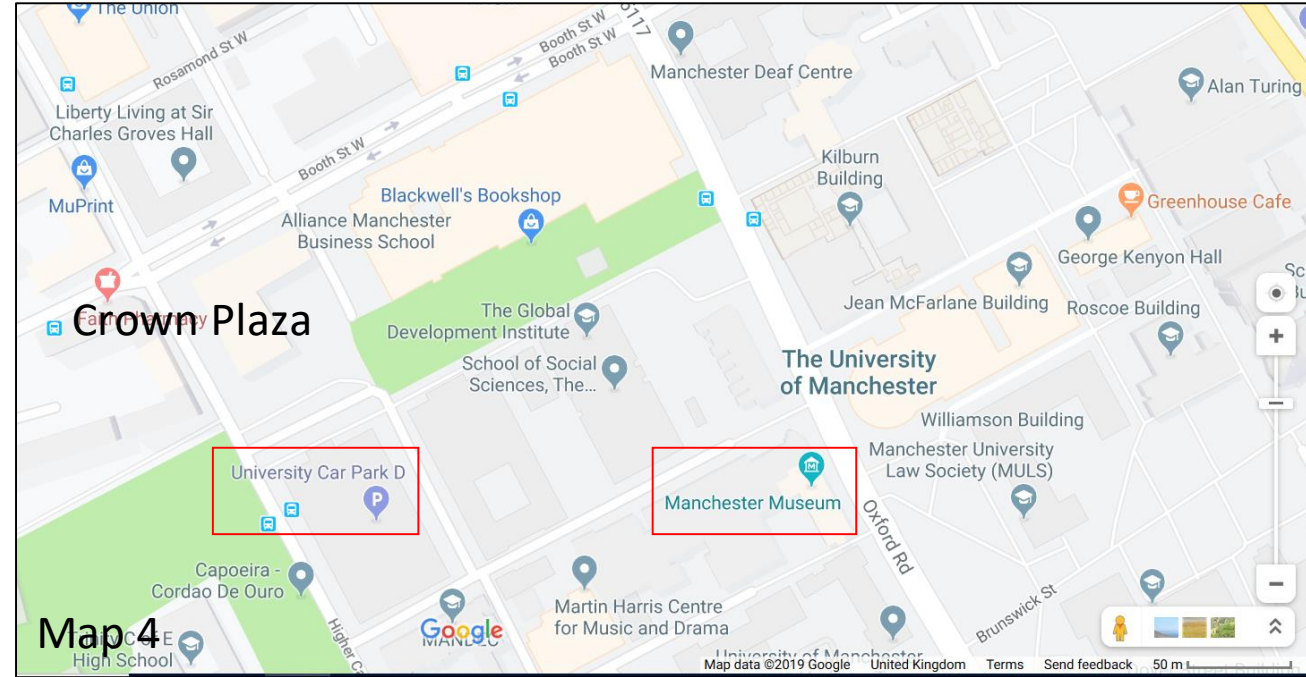

Map 1

Map 3 (to north)

Manchester Piccadilly

Macdonald Manchester

Map 5

Manchester Metropolitan University

Manchester Aquatics Centre

NCP Car Park Manchester Aquatic Centre

The University of Manchester

Map 4

Map 2

Map 3: Abel Heywood pub, Friday evening, approx. 10 – 15 minutes walk from Manchester Piccadilly (Northern Quarter)

Map 4: Manchester Museum, Friday afternoon and Saturday evening conference dinner, approx. 25 mins walk from Manchester Piccadilly or Magic 147 bus

Map 5: Sackville Street Building, conference location (arrows mark entry points), 5 mins walk from Manchester Piccadilly

<https://www.manchester.ac.uk/discover/maps/>