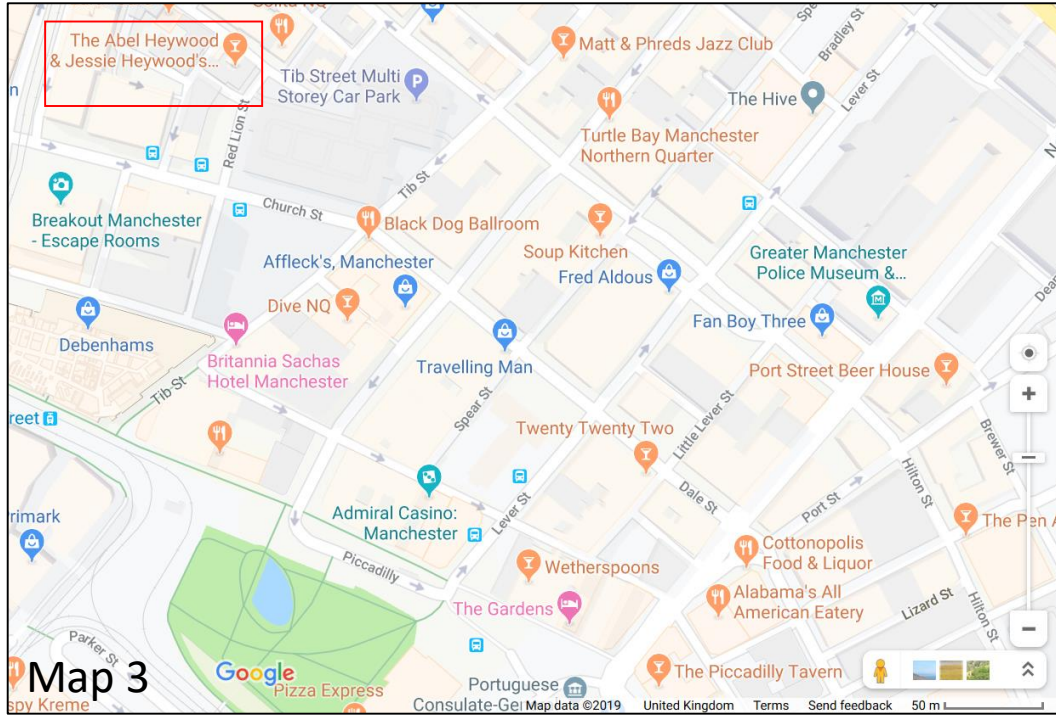

Map 1

Map 3 (to north)

Manchester Piccadilly

Macdonald Manchester

Map 5

Manchester Metropolitan University

Manchester Aquatics Centre

NCP Car Park Manchester Aquatic Centre

The University of Manchester

Map 4

Map 2

Map 3: Abel Heywood pub, Friday evening, approx. 10 – 15 minutes walk from Manchester Piccadilly (Northern Quarter)

Map 4: Manchester Museum, Friday afternoon and Saturday evening conference dinner, approx. 25 mins walk from Manchester Piccadilly or Magic 147 bus

Map 5: Sackville Street Building, conference location (arrows mark entry points), 5 mins walk from Manchester Piccadilly

<https://www.manchester.ac.uk/discover/maps/>